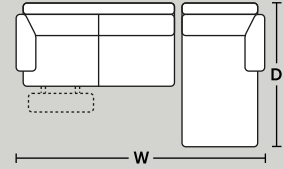

W 1890mm x D 1060mm

2.5 Seater 1 Arm Motion LHF or RHF

W 1740mm x D 1060mm

1.25 Armless

W 730mm x D 1060mm

1.25 Armless Motion

W 750mm x D 1060mm

Square Corner

W 1170mm x D 1170mm

Terminal Chaise 1 Arm LHF or RHF

W 1170mm x D 2380mm

POPULAR COMBINATIONS

Option 1 - 4 Seater Motion

W 2920mm x D 1060mm

Option 2 - 5 Seater Motion

W 3480mm x D 1060mm

Option 3 - 2 Seater Terminal Chaise LHF

W 2630mm x D 2380mm

Option 4 - 2 Seater Terminal Chaise RHF

W 2630mm x D 2380mm

Option 5 - 2.5 seater terminal chaise

W 2910mm x D 2380mm

Option 6 - 2.5 seater terminal chaise