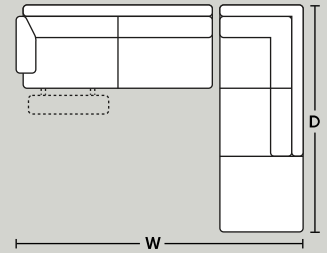

Recliner

W 1120mm x D 1060mm x H 760mm

2 Seater Motion

W 1720mm x D 1060mm

2.5 Seater Motion

W 2000mm x D 1060mm

3 Seater (2 Seat) Motion

W 2160mm x D 1060mm

W 1170mm x D 1170mm

Terminal Chaise 1 Arm LHF or RHF

W 1170mm x D 2380mm

POPULAR COMBINATIONS

Option 1 - 4 Seater Motion

W 2920mm x D 1060mm

Option 2 - 5 Seater Motion

W 3480mm x D 1060mm

Option 3 - 2 Seater Terminal Chaise LHF

W 2630mm x D 2380mm

Option 4 - 2 Seater Terminal Chaise RHF

W 2630mm x D 2380mm

Option 5 - 2.5 seater terminal chaise

W 2910mm x D 2380mm

Option 6 - 2.5 seater terminal chaise

W 2910mm x D 2380mm

Option 7 - 2 seater-corner-2 seater with recliner

W 2630mm x D 2640mm

Option 8 - 2.5 seater-corner-2.5 seater

W 2910mm x D 2910mm