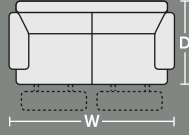

Recliner

W 1120mm x D 1060mm x H 760mm

2 Seater Motion

W 1720mm x D 1060mm

2.5 Seater Motion

W 2000mm x D 1060mm

3 Seater (2 Seat) Motion

W 2160mm x D 1060mm

3 Seater Motion

W 2320mm x D 1060mm

MODULAR COMPONENTS

1.25 Seater 1 Arm Motion LHF or RHF

W 1080mm x D 1060mm

2 Seater 1 Arm Motion LHF or RHF

W 1460mm x D 1060mm

2.5 Seater 1 Arm Fixed LHF or RHF