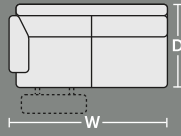

Recliner

W 1120mm x D 1060mm x H 760mm

2 Seater Motion

W 1720mm x D 1060mm

2.5 Seater Motion

W 2000mm x D 1060mm

3 Seater (2 Seat) Motion

W 2160mm x D 1060mm

3 Seater Motion

W 2320mm x D 1060mm

MODULAR COMPONENTS

1.25 Seater 1 Arm Motion LHF or RHF

W 1080mm x D 1060mm

2 Seater 1 Arm Motion LHF or RHF

W 1460mm x D 1060mm

2.5 Seater 1 Arm Fixed LHF or RHF

W 1890mm x D 1060mm

2.5 Seater 1 Arm Motion LHF or RHF

W 1740mm x D 1060mm

1.25 Armless

W 730mm x D 1060mm

1.25 Armless Motion

W 750mm x D 1060mm

Square Corner