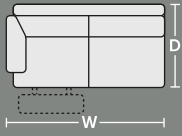

Recliner

W 1120mm x D 1060mm x H 760mm

2 Seater Motion

W 1720mm x D 1060mm

2.5 Seater Motion

W 2000mm x D 1060mm

3 Seater (2 Seat) Motion

W 2160mm x D 1060mm

3 Seater Motion

W 2320mm x D 1060mm

MODULAR COMPONENTS

1.25 Seater 1 Arm Motion LHF or RHF

W 1080mm x D 1060mm

2 Seater 1 Arm Motion LHF or RHF

W 1460mm x D 1060mm

2.5 Seater 1 Arm Fixed LHF or RHF

W 1890mm x D 1060mm

2.5 Seater 1 Arm Motion LHF or RHF

W 1740mm x D 1060mm

1.25 Armless

W 730mm x D 1060mm

1.25 Armless Motion

W 750mm x D 1060mm

Square Corner