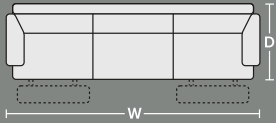

Recliner

W 1120mm x D 1060mm x H 760mm

2 Seater Motion

W 1720mm x D 1060mm

2.5 Seater Motion

W 2000mm x D 1060mm

3 Seater (2 Seat) Motion

W 2160mm x D 1060mm

3 Seater Motion

W 2320mm x D 1060mm

MODULAR COMPONENTS

1.25 Seater 1 Arm Motion LHF or RHF

W 1080mm x D 1060mm

2 Seater 1 Arm Motion LHF or RHF

W 1460mm x D 1060mm

2.5 Seater 1 Arm Fixed LHF or RHF