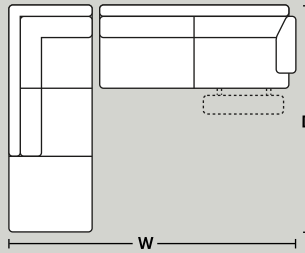

Recliner

W 1120mm x D 1060mm x H 760mm

2 Seater Motion

W 1720mm x D 1060mm

2.5 Seater Motion

W 2000mm x D 1060mm

3 Seater (2 Seat) Motion

W 2160mm x D 1060mm

W 1170mm x D 1170mm

Terminal Chaise 1 Arm LHF or RHF

W 1170mm x D 2380mm

POPULAR COMBINATIONS

Option 1 - 4 Seater Motion

W 2920mm x D 1060mm

Option 2 - 5 Seater Motion

W 3480mm x D 1060mm

Option 3 - 2 Seater Terminal Chaise LHF

W 2630mm x D 2380mm

Option 4 - 2 Seater Terminal Chaise RHF

W 2630mm x D 2380mm

Option 5 - 2.5 seater terminal chaise

W 2910mm x D 2380mm

Option 6 - 2.5 seater terminal chaise

W 2910mm x D 2380mm

Option 7 - 2 seater-corner-2 seater with recliner

W 2630mm x D 2640mm

Option 8 - 2.5 seater-corner-2.5 seater

W 2910mm x D 2910mm