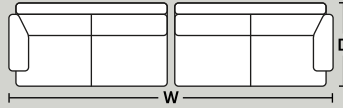

3 Seater Motion

W 2320mm x D 1060mm

MODULAR COMPONENTS

1.25 Seater 1 Arm Motion LHF or RHF

W 1080mm x D 1060mm

2 Seater 1 Arm Motion LHF or RHF

W 1460mm x D 1060mm

2.5 Seater 1 Arm Fixed LHF or RHF

W 1890mm x D 1060mm

2.5 Seater 1 Arm Motion LHF or RHF

W 1740mm x D 1060mm

1.25 Armless

W 730mm x D 1060mm

1.25 Armless Motion

W 750mm x D 1060mm

Square Corner

W 1170mm x D 1170mm

Terminal Chaise 1 Arm LHF or RHF

W 1170mm x D 2380mm

POPULAR COMBINATIONS

Option 1 - 4 Seater Motion

W 2920mm x D 1060mm

Option 2 - 5 Seater Motion

W 3480mm x D 1060mm

Option 3 - 2 Seater Terminal Chaise LHF

W 2630mm x D 2380mm

Option 4 - 2 Seater Terminal Chaise RHF

W 2630mm x D 2380mm

Option 5 - 2.5 seater terminal chaise

W 2910mm x D 2380mm

Option 6 - 2.5 seater terminal chaise