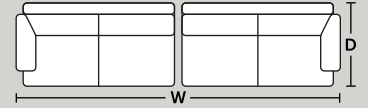

3 Seater Motion

W 2320mm x D 1060mm

MODULAR COMPONENTS

1.25 Seater 1 Arm Motion LHF or RHF

W 1080mm x D 1060mm

2 Seater 1 Arm Motion LHF or RHF

W 1460mm x D 1060mm

2.5 Seater 1 Arm Fixed LHF or RHF

W 1890mm x D 1060mm

2.5 Seater 1 Arm Motion LHF or RHF

W 1740mm x D 1060mm

1.25 Armless

W 730mm x D 1060mm

1.25 Armless Motion

W 750mm x D 1060mm

Square Corner

W 1170mm x D 1170mm

Terminal Chaise 1 Arm LHF or RHF

W 1170mm x D 2380mm

POPULAR COMBINATIONS

Option 1 - 4 Seater Motion

W 2920mm x D 1060mm

Option 2 - 5 Seater Motion

W 3480mm x D 1060mm

Option 3 - 2 Seater Terminal Chaise LHF

W 2630mm x D 2380mm

Option 4 - 2 Seater Terminal Chaise RHF

W 2630mm x D 2380mm

Option 5 - 2.5 seater terminal chaise

W 2910mm x D 2380mm

Option 6 - 2.5 seater terminal chaise