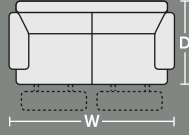

MOTION SEATING OPTIONS

Manual function is not available.

Recliner

W 1160mm x D 980mm x H 1000mm

2 Seater Dual Recliner

W 1760mm x D 980mm

2.5 Seater Dual Recliner

W 2160mm x D 980mm

3 Seater Dual Recliner

W 2350mm x D 980mm

POPULAR COMBINATIONS

Option 1 - Modular RHF Chaise

W 326mm x D 294mm

Option 2 - Modular LHF Chaise

W 326mm x D 294mm

MODULAR COMPONENTS