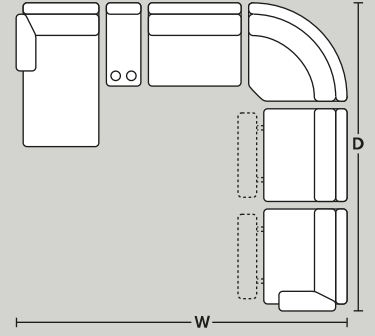

MOTION SEATING OPTIONS

Manual function is not available.

Recliner

W 1160mm x D 980mm x H 1000mm

2 Seater Dual Recliner

W 1760mm x D 980mm

2.5 Seater Dual Recliner

W 2160mm x D 980mm

3 Seater Dual Recliner

W 2350mm x D 980mm

POPULAR COMBINATIONS

Option 1 - Modular RHF Chaise

W 326mm x D 294mm

Option 2 - Modular LHF Chaise

W 326mm x D 294mm

MODULAR COMPONENTS

1 Arm Recliner LHF or RHF

W 880mm x D 980mm x H 1000mm

Armless Seater

W 590mm x D 980mm

1.25 Armless Seater (recline available)

W 740mm x D 980mm

Rounded corner

W 117mm x D 117mm