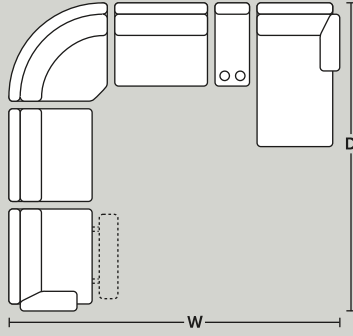

MOTION SEATING OPTIONS

Manual function is not available.

Recliner

W 1160mm x D 980mm x H 1000mm

2 Seater Dual Recliner

W 1760mm x D 980mm

2.5 Seater Dual Recliner

W 2160mm x D 980mm

3 Seater Dual Recliner

W 2350mm x D 980mm

POPULAR COMBINATIONS

Option 1 - Modular RHF Chaise

W 326mm x D 294mm

Option 2 - Modular LHF Chaise

W 326mm x D 294mm

MODULAR COMPONENTS

1 Arm Recliner LHF or RHF

W 880mm x D 980mm x H 1000mm

Armless Seater

W 590mm x D 980mm

1.25 Armless Seater (recline available)

W 740mm x D 980mm

Rounded corner

W 117mm x D 117mm