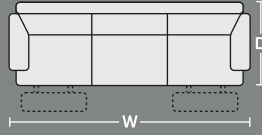

MOTION SEATING OPTIONS

Manual function is not available.

Recliner

W 1160mm x D 980mm x H 1000mm

2 Seater Dual Recliner

W 1760mm x D 980mm

2.5 Seater Dual Recliner

W 2160mm x D 980mm

3 Seater Dual Recliner

W 2350mm x D 980mm

POPULAR COMBINATIONS

Option 1 - Modular RHF Chaise

W 326mm x D 294mm

Option 2 - Modular LHF Chaise

W 326mm x D 294mm

MODULAR COMPONENTS