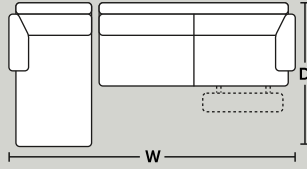

3 Seater Motion

W 2290mm x D 960mm

MODULAR COMPONENTS

1.25 Seater 1 Arm LHF or RHF

W 1000mm x D 960mm

2.5 Seater 1 Arm LHF or RHF

W 1740mm x D 960mm

1.25 Armless Seater

W 740mm x D 960mm

1.25 Chaise

W 1020mm x D 1590mm

Straight wedge

W 320mm x D 960mm

POPULAR COMBINATIONS

Option 1 - 2.5 Seater LHF Chaise

W 2760mm x D 1590mm