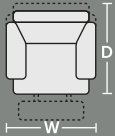

SOFA SEATING OPTIONS

Armchair

W 1100mm x D 960mm x H 980mm

2 Seater

W 1700mm x D 960mm

2.5 Seater

W 2100mm x D 960mm

3 Seater

W 2270mm x D 960mm

MOTION SEATING OPTIONS

Recliner

W 1100mm x D 960mm

2 Seater Motion

W 1700mm x D 960mm

2.5 Seater Motion

W 2100mm x D 960mm

3 Seater Motion

W 2290mm x D 960mm

MODULAR COMPONENTS

1.25 Seater 1 Arm LHF or RHF

W 1000mm x D 960mm

2.5 Seater 1 Arm LHF or RHF

W 1740mm x D 960mm

1.25 Armless Seater