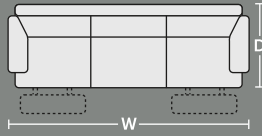

SOFA SEATING OPTIONS

Armchair

W 1100mm x D 960mm x H 980mm

2 Seater

W 1700mm x D 960mm

2.5 Seater

W 2100mm x D 960mm

3 Seater

W 2270mm x D 960mm

MOTION SEATING OPTIONS

Recliner

W 1100mm x D 960mm

2 Seater Motion

W 1700mm x D 960mm

2.5 Seater Motion

W 2100mm x D 960mm

3 Seater Motion

W 2290mm x D 960mm

MODULAR COMPONENTS

1.25 Seater 1 Arm LHF or RHF

W 1000mm x D 960mm

2.5 Seater 1 Arm LHF or RHF

W 1740mm x D 960mm

1.25 Armless Seater