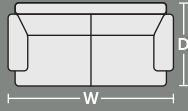

SOFA SEATING OPTIONS

Armchair

W 1100mm x D 960mm x H 980mm

2 Seater

W 1700mm x D 960mm

2.5 Seater

W 2100mm x D 960mm

3 Seater

W 2270mm x D 960mm

MOTION SEATING OPTIONS

Recliner

W 1100mm x D 960mm

2 Seater Motion

W 1700mm x D 960mm

2.5 Seater Motion

W 2100mm x D 960mm

3 Seater Motion

W 2290mm x D 960mm

MODULAR COMPONENTS

1.25 Seater 1 Arm LHF or RHF

W 1000mm x D 960mm

2.5 Seater 1 Arm LHF or RHF

W 1740mm x D 960mm

1.25 Armless Seater