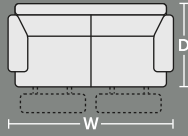

SOFA SEATING OPTIONS

Armchair

W 1100mm x D 960mm x H 980mm

2 Seater

W 1700mm x D 960mm

2.5 Seater

W 2100mm x D 960mm

3 Seater

W 2270mm x D 960mm

MOTION SEATING OPTIONS

Recliner

W 1100mm x D 960mm

2 Seater Motion

W 1700mm x D 960mm

2.5 Seater Motion

W 2100mm x D 960mm

3 Seater Motion

W 2290mm x D 960mm

MODULAR COMPONENTS

1.25 Seater 1 Arm LHF or RHF

W 1000mm x D 960mm

2.5 Seater 1 Arm LHF or RHF

W 1740mm x D 960mm

1.25 Armless Seater