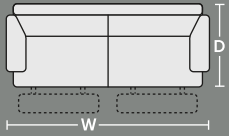

SOFA SEATING OPTIONS

Armchair

W 1100mm x D 960mm x H 980mm

2 Seater

W 1700mm x D 960mm

2.5 Seater

W 2100mm x D 960mm

3 Seater

W 2270mm x D 960mm

MOTION SEATING OPTIONS

Recliner

W 1100mm x D 960mm

2 Seater Motion

W 1700mm x D 960mm

2.5 Seater Motion

W 2100mm x D 960mm

3 Seater Motion

W 2290mm x D 960mm

MODULAR COMPONENTS

1.25 Seater 1 Arm LHF or RHF

W 1000mm x D 960mm

2.5 Seater 1 Arm LHF or RHF

W 1740mm x D 960mm

1.25 Armless Seater