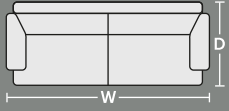

SOFA SEATING OPTIONS

Armchair

W 1100mm x D 960mm x H 980mm

2 Seater

W 1700mm x D 960mm

2.5 Seater

W 2100mm x D 960mm

3 Seater

W 2270mm x D 960mm

MOTION SEATING OPTIONS

Recliner

W 1100mm x D 960mm

2 Seater Motion

W 1700mm x D 960mm

2.5 Seater Motion

W 2100mm x D 960mm