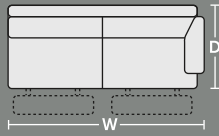

W 2270mm x D 960mm

MOTION SEATING OPTIONS

Recliner

W 1100mm x D 960mm

2 Seater Motion

W 1700mm x D 960mm

2.5 Seater Motion

W 2100mm x D 960mm

3 Seater Motion

W 2290mm x D 960mm

MODULAR COMPONENTS

1.25 Seater 1 Arm LHF or RHF

W 1000mm x D 960mm

2.5 Seater 1 Arm LHF or RHF

W 1740mm x D 960mm

1.25 Armless Seater

W 740mm x D 960mm

1.25 Chaise

W 1020mm x D 1590mm

Straight wedge

W 320mm x D 960mm

POPULAR COMBINATIONS

Option 1 - 2.5 Seater LHF Chaise

W 2760mm x D 1590mm