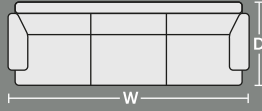

SOFA SEATING OPTIONS

Armchair

W 1100mm x D 960mm x H 980mm

2 Seater

W 1700mm x D 960mm

2.5 Seater

W 2100mm x D 960mm

3 Seater

W 2270mm x D 960mm

MOTION SEATING OPTIONS

Recliner

W 1100mm x D 960mm

2 Seater Motion

W 1700mm x D 960mm

2.5 Seater Motion

W 2100mm x D 960mm