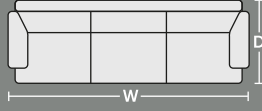

156 York Street
Launceston, TAS 7250
p: 1300 156 156 (Option 1)
e: launceston@thelivingroomtas.com.au
w: thelivingroomtas.com.au

SOFA SEATING OPTIONS

Armchair

W 1060mm x D 1060mm x H 790mm

2 Seater

W 1740mm x D 1060mm

2.5 Seater

W 2180mm x D 1060mm

3 Seater

W 2340mm x D 1060mm

MOTION SEATING OPTIONS

(Electric motion is available on all motion modules)

Recliner

W 1060mm x D 1060mm