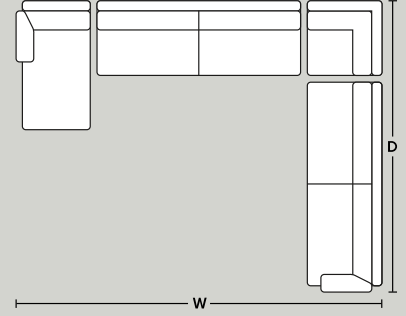

W 1270mm x D 1270mm

Square Corner

W 1060mm x D 1060mm

Large Chaise LHF or RHF

W 1090mm x D 1060mm

Terminal Chaise LHF or RHF

W 2190mm x D 1060mm

IMAGE
TO
COME

POPULAR COMBINATIONS

Option 1 - Large Corner Modular with LHF Chaise

W 1780mm x D 970mm

Option 2 - Large Corner Modular with LHF Chaise

W 1780mm x D 970mm

Option 3 - Large Corner Modular with LHF Chaise

W 1780mm x D 970mm

W 1780mm x D 970mm