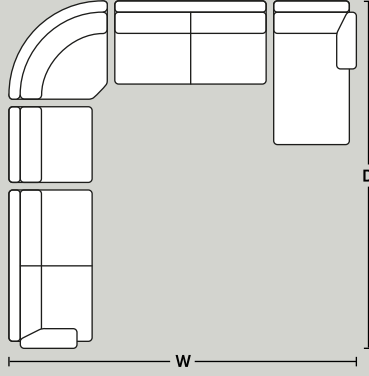

MODULAR COMPONENTS

Armchair 1 Arm LHF or RHF

W 870mm x D 1060mm

IMAGE
TO
COME

Recliner 1 Arm LHF or RHF

W 870mm x D 1060mm

1.5 Seater 1 Arm LHF or RHF

W 1090mm x D 1060mm

1.5 Seater Motion 1 Arm LHF or RHF

W 1090mm x D 1090mm

2 Seater 1 Arm LHF or RHF

W 1470mm x D 1060mm

2 Seater Motion 1 Arm LHF or RHF

W 1470mm x D 1060mm

IMAGE
TO
COME

2.5 Seater 1 Arm LHF or RHF

W 1920mm x D 1060mm

2.5 Seater Motion 1 Arm LHF or RHF

W 1920mm x D 1060mm

IMAGE
TO
COME

Armless Chair

W 600mm x D 1060mm

Armless Recliner

W 600mm x D 1060mm

IMAGE
TO
COME

Armless 1.5 Seater

W 820mm x D 1060mm

Armless 1.5 Seater Motion

W 820mm x D 1060mm

IMAGE
TO
COME

Armless 2.5 Seater

W 1650mm x D 1060mm

Corner

W 1270mm x D 1270mm

Square Corner

W 1060mm x D 1060mm

Large Chaise LHF or RHF

W 1090mm x D 1060mm

Terminal Chaise LHF or RHF

W 2190mm x D 1060mm

IMAGE
TO
COME

POPULAR COMBINATIONS

Option 1 - Large Corner Modular with LHF Chaise

W 1780mm x D 970mm