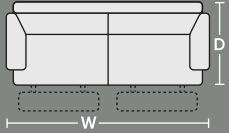

2.5 Seater

W 2180mm x D 1060mm

3 Seater

W 2340mm x D 1060mm

MOTION SEATING OPTIONS

(Electric motion is available on all motion modules)

Recliner

W 1060mm x D 1060mm

2 Seater Motion

W 1740mm x D 1060mm

2 Seater Motion

W 2180mm x D 1060mm

3 seater Motion

W 2340mm x D 1060mm

MODULAR COMPONENTS

Armchair 1 Arm LHF or RHF