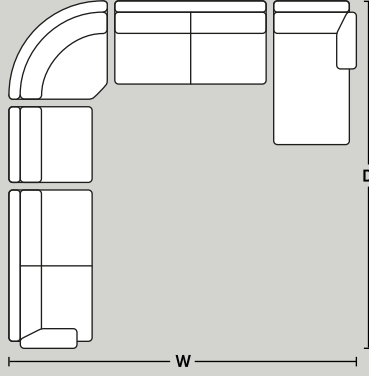

W 870mm x D 1060mm

IMAGE
TO
COME

Recliner 1 Arm LHF or RHF

W 870mm x D 1060mm

1.5 Seater 1 Arm LHF or RHF

W 1090mm x D 1060mm

1.5 Seater Motion 1 Arm LHF or RHF

W 1090mm x D 1090mm

W 820mm x D 1060mm

Armless 1.5 Seater Motion

W 820mm x D 1060mm

IMAGE
TO
COME

Armless 2.5 Seater

W 1650mm x D 1060mm

IMAGE
TO
COME

Corner

W 1270mm x D 1270mm

Square Corner

W 1060mm x D 1060mm

Large Chaise LHF or RHF

W 1090mm x D 1060mm

Terminal Chaise LHF or RHF

W 2190mm x D 1060mm

IMAGE
TO
COME

POPULAR COMBINATIONS

Option 1 - Large Corner Modular with LHF Chaise

W 1780mm x D 970mm

Option 2 - Large Corner Modular with LHF Chaise

W 1780mm x D 970mm

Option 3 - Large Corner Modular with LHF Chaise

W 1780mm x D 970mm