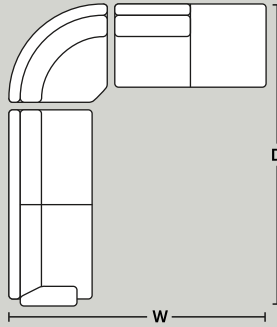

Option 5 - Large Corner Modular with LHF Chaise

W 1780mm x D 970mm