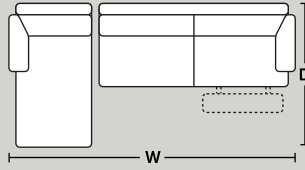

W 1270mm x D 1270mm

Square Corner

W 1060mm x D 1060mm

Large Chaise LHF or RHF

W 1090mm x D 1060mm

Terminal Chaise LHF or RHF

W 2190mm x D 1060mm

IMAGE
TO
COME

POPULAR COMBINATIONS

Option 1 - Large Corner Modular with LHF Chaise

W 1780mm x D 970mm

Option 2 - Large Corner Modular with LHF Chaise

W 1780mm x D 970mm

Option 3 - Large Corner Modular with LHF Chaise

W 1780mm x D 970mm