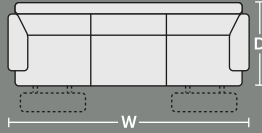

2.5 Seater

W 2180mm x D 1060mm

3 Seater

W 2340mm x D 1060mm

MOTION SEATING OPTIONS

(Electric motion is available on all motion modules)

Recliner

W 1060mm x D 1060mm

2 Seater Motion

W 1740mm x D 1060mm

2 Seater Motion

W 2180mm x D 1060mm

3 seater Motion

W 2340mm x D 1060mm

MODULAR COMPONENTS

Armchair 1 Arm LHF or RHF

W 870mm x D 1060mm

IMAGE
TO
COME

Recliner 1 Arm LHF or RHF

W 870mm x D 1060mm

1.5 Seater 1 Arm LHF or RHF

W 1090mm x D 1060mm

1.5 Seater Motion 1 Arm LHF or RHF

W 1090mm x D 1090mm