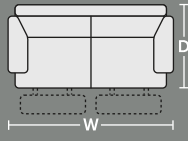

2.5 Seater

W 2180mm x D 1060mm

3 Seater

W 2340mm x D 1060mm

MOTION SEATING OPTIONS

(Electric motion is available on all motion modules)

Recliner

W 1060mm x D 1060mm

2 Seater Motion

W 1740mm x D 1060mm

2 Seater Motion

W 2180mm x D 1060mm

3 seater Motion

W 2340mm x D 1060mm

MODULAR COMPONENTS

Armchair 1 Arm LHF or RHF