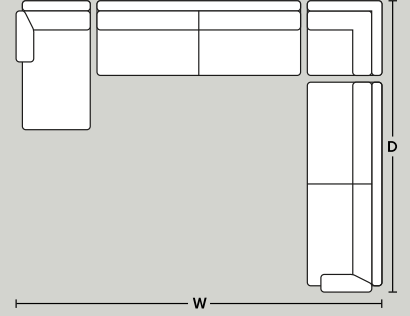

Option 2 - Large Corner Modular with LHF Chaise

W 1780mm x D 970mm