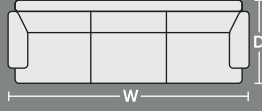

156 York Street
Launceston, TAS 7250
p: 1300 156 156 (1)
e: launceston@thelivingroomtas.com.au
w: thelivingroomtas.com.au

SOFA SEATING OPTIONS

Armchair

W 1060mm x D 1060mm x H 790mm

2 Seater

W 1740mm x D 1060mm

2.5 Seater

W 2180mm x D 1060mm

3 Seater

W 2340mm x D 1060mm

MOTION SEATING OPTIONS

(Electric motion is available on all motion modules)

Recliner

W 1060mm x D 1060mm