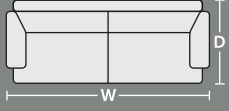

156 York Street
Launceston, TAS 7250
p: 1300 156 156 (Option 1)
e: launceston@thelivingroomtas.com.au
w: thelivingroomtas.com.au

SOFA SEATING OPTIONS

Armchair

W 1060mm x D 1060mm x H 790mm

2 Seater

W 1740mm x D 1060mm

2.5 Seater

W 2180mm x D 1060mm

3 Seater

W 2340mm x D 1060mm

MOTION SEATING OPTIONS

(Electric motion is available on all motion modules)

Recliner

W 1060mm x D 1060mm

2 Seater Motion

W 1740mm x D 1060mm

2 Seater Motion

W 2180mm x D 1060mm

3 seater Motion

W 2340mm x D 1060mm

MODULAR COMPONENTS

Armchair 1 Arm LHF or RHF