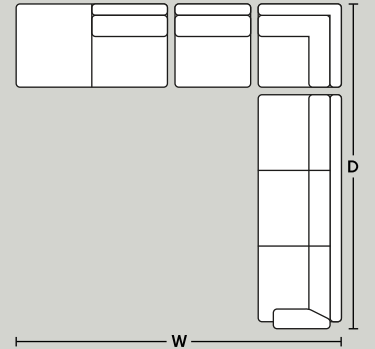

W 870mm x D 1060mm

IMAGE
TO
COME

Recliner 1 Arm LHF or RHF

W 870mm x D 1060mm

1.5 Seater 1 Arm LHF or RHF

W 1090mm x D 1060mm

1.5 Seater Motion 1 Arm LHF or RHF

W 1090mm x D 1090mm

Square Corner

W 1060mm x D 1060mm

Large Chaise LHF or RHF

W 1090mm x D 1060mm

Terminal Chaise LHF or RHF

W 2190mm x D 1060mm

IMAGE
TO
COME

POPULAR COMBINATIONS

Option 1 - Large Corner Modular with LHF Chaise

W 1780mm x D 970mm

Option 2 - Large Corner Modular with LHF Chaise

W 1780mm x D 970mm

Option 3 - Large Corner Modular with LHF Chaise

W 1780mm x D 970mm

Option 4 - Large Corner Modular with LHF Chaise

W 1780mm x D 970mm

Option 5 - Large Corner Modular with LHF Chaise

W 1780mm x D 970mm

Option 6 - Large Corner Modular with LHF Chaise

W 1780mm x D 970mm

Option 7 - Large Corner Modular with LHF Chaise

W 1780mm x D 970mm