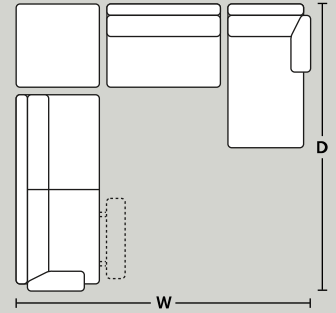

Option 4 - Large Corner Modular with LHF Chaise

W 1780mm x D 970mm