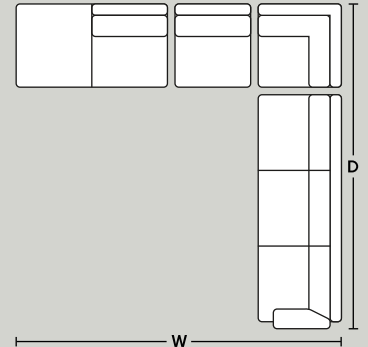

W 1270mm x D 1270mm

Square Corner

W 1060mm x D 1060mm

Large Chaise LHF or RHF

W 1090mm x D 1060mm

Terminal Chaise LHF or RHF

W 2190mm x D 1060mm

IMAGE
TO
COME

POPULAR COMBINATIONS

Option 1 - Large Corner Modular with LHF Chaise

W 1780mm x D 970mm

Option 2 - Large Corner Modular with LHF Chaise

W 1780mm x D 970mm

Option 3 - Large Corner Modular with LHF Chaise

W 1780mm x D 970mm

Option 4 - Large Corner Modular with LHF Chaise

W 1780mm x D 970mm

Option 5 - Large Corner Modular with LHF Chaise

W 1780mm x D 970mm

Option 6 - Large Corner Modular with LHF Chaise

W 1780mm x D 970mm

Option 7 - Large Corner Modular with LHF Chaise

W 1780mm x D 970mm