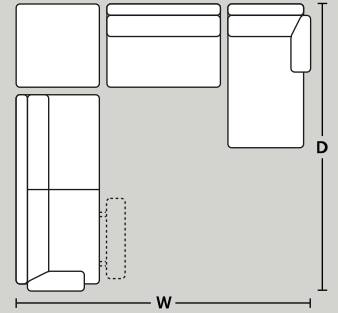

W 870mm x D 1060mm

IMAGE
TO
COME

Recliner 1 Arm LHF or RHF

W 870mm x D 1060mm

1.5 Seater 1 Arm LHF or RHF

W 1090mm x D 1060mm

1.5 Seater Motion 1 Arm LHF or RHF

W 1090mm x D 1090mm

Square Corner

W 1060mm x D 1060mm

Large Chaise LHF or RHF

W 1090mm x D 1060mm

Terminal Chaise LHF or RHF

W 2190mm x D 1060mm

IMAGE
TO
COME

POPULAR COMBINATIONS

Option 1 - Large Corner Modular with LHF Chaise

W 1780mm x D 970mm

Option 2 - Large Corner Modular with LHF Chaise

W 1780mm x D 970mm

Option 3 - Large Corner Modular with LHF Chaise

W 1780mm x D 970mm

Option 4 - Large Corner Modular with LHF Chaise

W 1780mm x D 970mm

Option 5 - Large Corner Modular with LHF Chaise

W 1780mm x D 970mm

Option 6 - Large Corner Modular with LHF Chaise

W 1780mm x D 970mm

Option 7 - Large Corner Modular with LHF Chaise

W 1780mm x D 970mm