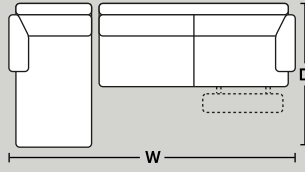

Square Corner

W 1060mm x D 1060mm

Large Chaise LHF or RHF

W 1090mm x D 1060mm

Terminal Chaise LHF or RHF

W 2190mm x D 1060mm

IMAGE
TO
COME

POPULAR COMBINATIONS

Option 1 - Large Corner Modular with LHF Chaise

W 1780mm x D 970mm

Option 2 - Large Corner Modular with LHF Chaise

W 1780mm x D 970mm

Option 3 - Large Corner Modular with LHF Chaise

W 1780mm x D 970mm

Option 4 - Large Corner Modular with LHF Chaise