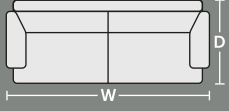

156 York Street
Launceston, TAS 7250
p: 1300 156 156 (1)
e: launceston@thelivingroomtas.com.au
w: thelivingroomtas.com.au

SOFA SEATING OPTIONS

Armchair

W 1060mm x D 1060mm x H 790mm

2 Seater

W 1740mm x D 1060mm

2.5 Seater

W 2180mm x D 1060mm

3 Seater

W 2340mm x D 1060mm

MOTION SEATING OPTIONS

(Electric motion is available on all motion modules)

Recliner

W 1060mm x D 1060mm

2 Seater Motion

W 1740mm x D 1060mm

2 Seater Motion

W 2180mm x D 1060mm

3 seater Motion

W 2340mm x D 1060mm

MODULAR COMPONENTS

Armchair 1 Arm LHF or RHF