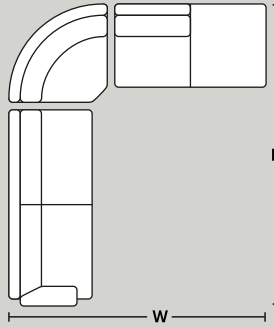

W 870mm x D 1060mm

IMAGE
TO
COME

Recliner 1 Arm LHF or RHF

W 870mm x D 1060mm

1.5 Seater 1 Arm LHF or RHF

W 1090mm x D 1060mm

1.5 Seater Motion 1 Arm LHF or RHF

W 1090mm x D 1090mm

Square Corner

W 1060mm x D 1060mm

Large Chaise LHF or RHF

W 1090mm x D 1060mm

Terminal Chaise LHF or RHF

W 2190mm x D 1060mm

IMAGE
TO
COME

POPULAR COMBINATIONS

Option 1 - Large Corner Modular with LHF Chaise

W 1780mm x D 970mm

Option 2 - Large Corner Modular with LHF Chaise

W 1780mm x D 970mm

Option 3 - Large Corner Modular with LHF Chaise

W 1780mm x D 970mm

Option 4 - Large Corner Modular with LHF Chaise

W 1780mm x D 970mm

Option 5 - Large Corner Modular with LHF Chaise

W 1780mm x D 970mm

Option 6 - Large Corner Modular with LHF Chaise

W 1780mm x D 970mm

Option 7 - Large Corner Modular with LHF Chaise

W 1780mm x D 970mm