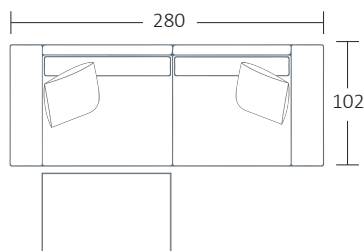

Seat Height
40

Seat Depth
60

Back Height
61

Arm Height
61

Leg Height
10

Scatter Size
50 x 50 cm
60 x 40 cm

DIMENSIONS (CM)

L 280 x D 102 x H 81
4 Seater

DIMENSIONS (CM)

L 258 x D 102 x H 81
4 Seater 1 Arm (LF/RF)

L 238 x D 102 x H 81
3.5 Seater 1 Arm (LF/RF)

L 218 x D 102 x H 81
3 Seater 1 Arm (LF/RF)

L 198 x D 102 x H 81
2.5 Seater 1 Arm (LF/RF)

L 178 x D 102 x H 81
2 Seater 1 Arm (LF/RF)

L 120 x D 164 x H 81
Large Chaise (LF/RF)

L 110 x D 164 x H 81
Small Chaise 1 Arm (LF/RF)

L 102 x D 102 x H 81
Corner (LF/RF)

L 118 x D 70 x H 40
Large Ottoman

L 98 x D 70 x H 40
Small Ottoman

MODULAR EXAMPLES

COMBINATION 1
Small Chaise (LF/RF)
3 Seater 1 Arm (LF/RF)

COMBINATION 2
4 Seater
Large Ottoman

COMBINATION 3
4 Seater 1 Arm (LF/RF)
Large Chaise (LF/RF)