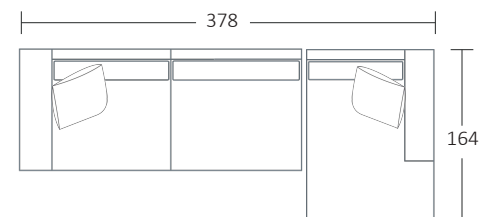

Seat Height
40

Seat Depth
60

Back Height
61

Arm Height
61

Leg Height
10

Scatter Size
50 x 50 cm
60 x 40 cm

DIMENSIONS (CM)

L 280 x D 102 x H 81
4 Seater

DIMENSIONS (CM)

L 258 x D 102 x H 81
4 Seater 1 Arm (LF/RF)

L 238 x D 102 x H 81
3.5 Seater 1 Arm (LF/RF)

L 218 x D 102 x H 81
3 Seater 1 Arm (LF/RF)

L 198 x D 102 x H 81
2.5 Seater 1 Arm (LF/RF)

L 178 x D 102 x H 81
2 Seater 1 Arm (LF/RF)

L 120 x D 164 x H 81
Large Chaise (LF/RF)

L 110 x D 164 x H 81
Small Chaise 1 Arm (LF/RF)

L 102 x D 102 x H 81
Corner (LF/RF)

L 118 x D 70 x H 40
Large Ottoman

L 98 x D 70 x H 40
Small Ottoman

MODULAR EXAMPLES

COMBINATION 1
Small Chaise (LF/RF)
3 Seater 1 Arm (LF/RF)

COMBINATION 2
4 Seater
Large Ottoman

COMBINATION 3
4 Seater 1 Arm (LF/RF)
Large Chaise (LF/RF)