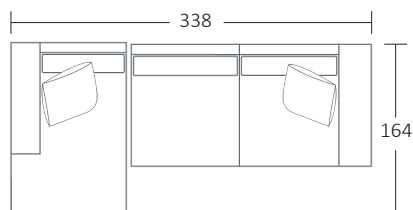

Seat Height
40

Seat Depth
60

Back Height
61

Arm Height
61

Leg Height
10

Scatter Size
50 x 50 cm
60 x 40 cm

DIMENSIONS (CM)

L 280 x D 102 x H 81
4 Seater

DIMENSIONS (CM)

L 258 x D 102 x H 81
4 Seater 1 Arm (LF/RF)

L 238 x D 102 x H 81
3.5 Seater 1 Arm (LF/RF)

L 218 x D 102 x H 81
3 Seater 1 Arm (LF/RF)

L 198 x D 102 x H 81
2.5 Seater 1 Arm (LF/RF)

L 178 x D 102 x H 81
2 Seater 1 Arm (LF/RF)

L 120 x D 164 x H 81
Large Chaise (LF/RF)

L 110 x D 164 x H 81
Small Chaise 1 Arm (LF/RF)

L 102 x D 102 x H 81
Corner (LF/RF)

L 118 x D 70 x H 40
Large Ottoman

L 98 x D 70 x H 40
Small Ottoman

MODULAR EXAMPLES

COMBINATION 1
Small Chaise (LF/RF)
3 Seater 1 Arm (LF/RF)

COMBINATION 2
4 Seater
Large Ottoman

COMBINATION 3
4 Seater 1 Arm (LF/RF)
Large Chaise (LF/RF)