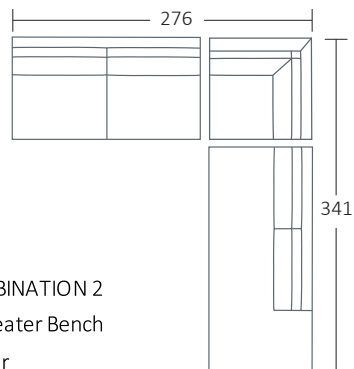

SIDE VIEW (CM)

Seat Height	Seat Depth	Back Height	Arm Height	Leg Height	Scatter Size
42	63	71	61	4	55 x 55 cm

DIMENSIONS (CM)

L 284 x D 106 x H 90
4 Seater

L 260 x D 106 x H 90
3.5 Seater

L 230 x D 106 x H 90
3 Seater

L 200 x D 106 x H 90
2.5 Seater

L 116 x D 106 x H 90
Chair Plus

L 89 x D 100 x H 90
Chair

L 105 x D 75 x H 40
Large Ottoman

L 85 x D 65 x H 40
Small Ottoman

DIMENSIONS (CM)

L 269 x D 106 x H 90
4 Seater 1 Arm (LF/RF)

L 185 x D 106 x H 90
2.5 Seater 1 Arm (LF/RF)

L 254 x D 106 x H 90
4 Seater Bench

L 170 x D 106 x H 90
2.5 Seater Bench

L 101 x D 173 x H 90
Chaise (LF/RF)

L 235 x D 106 x H 90
End Chaise (LF/RF)

L 106 x D 106 x H 90
Corner (LF/RF)

MODULAR EXAMPLES

COMBINATION 1
4 Seater 1 Arm (LF)
Chaise (RF)

COMBINATION 2
2.5 Seater Bench
Corner
End Chaise (RF)