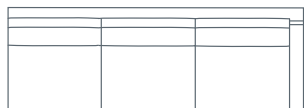

SIDE VIEW (CM)

Seat Height	Seat Depth	Back Height	Arm Height	Leg Height	Scatter Size
42	63	71	61	4	55 x 55 cm

DIMENSIONS (CM)

L 284 x D 106 x H 90
4 Seater

L 260 x D 106 x H 90
3.5 Seater

L 230 x D 106 x H 90
3 Seater

L 200 x D 106 x H 90
2.5 Seater

L 116 x D 106 x H 90
Chair Plus

L 89 x D 100 x H 90
Chair

L 105 x D 75 x H 40
Large Ottoman

L 85 x D 65 x H 40
Small Ottoman

DIMENSIONS (CM)

L 269 x D 106 x H 90
4 Seater 1 Arm (LF/RF)

L 185 x D 106 x H 90
2.5 Seater 1 Arm (LF/RF)

L 254 x D 106 x H 90
4 Seater Bench

L 170 x D 106 x H 90
2.5 Seater Bench

L 101 x D 173 x H 90
Chaise (LF/RF)

L 235 x D 106 x H 90
End Chaise (LF/RF)

L 106 x D 106 x H 90
Corner (LF/RF)

MODULAR EXAMPLES

COMBINATION 1
4 Seater 1 Arm (LF)
Chaise (RF)

COMBINATION 2
2.5 Seater Bench
Corner
End Chaise (RF)