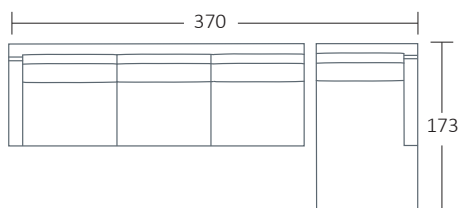

SIDE VIEW (CM)

Seat Height	Seat Depth	Back Height	Arm Height	Leg Height	Scatter Size
42	63	71	61	4	55 x 55 cm

DIMENSIONS (CM)

L 284 x D 106 x H 90
4 Seater

L 260 x D 106 x H 90
3.5 Seater

L 230 x D 106 x H 90
3 Seater

L 200 x D 106 x H 90
2.5 Seater

L 116 x D 106 x H 90
Chair Plus

L 89 x D 100 x H 90
Chair

L 105 x D 75 x H 40
Large Ottoman

L 85 x D 65 x H 40
Small Ottoman

DIMENSIONS (CM)

L 269 x D 106 x H 90
4 Seater 1 Arm (LF/RF)

L 185 x D 106 x H 90
2.5 Seater 1 Arm (LF/RF)

L 254 x D 106 x H 90
4 Seater Bench

L 170 x D 106 x H 90
2.5 Seater Bench

L 101 x D 173 x H 90
Chaise (LF/RF)

L 235 x D 106 x H 90
End Chaise (LF/RF)

L 106 x D 106 x H 90
Corner (LF/RF)

MODULAR EXAMPLES

COMBINATION 1
4 Seater 1 Arm (LF)
Chaise (RF)

COMBINATION 2
2.5 Seater Bench
Corner
End Chaise (RF)