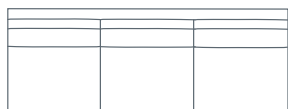

SIDE VIEW (CM)

Seat Height	Seat Depth	Back Height	Arm Height	Leg Height	Scatter Size
42	63	71	61	4	55 x 55 cm

DIMENSIONS (CM)

L 284 x D 106 x H 90
4 Seater

L 260 x D 106 x H 90
3.5 Seater

L 230 x D 106 x H 90
3 Seater

L 200 x D 106 x H 90
2.5 Seater

L 116 x D 106 x H 90
Chair Plus

L 89 x D 100 x H 90
Chair

L 105 x D 75 x H 40
Large Ottoman

L 85 x D 65 x H 40
Small Ottoman

DIMENSIONS (CM)

L 269 x D 106 x H 90
4 Seater 1 Arm (LF/RF)

L 185 x D 106 x H 90
2.5 Seater 1 Arm (LF/RF)

L 254 x D 106 x H 90
4 Seater Bench

L 170 x D 106 x H 90
2.5 Seater Bench

L 101 x D 173 x H 90
Chaise (LF/RF)

L 235 x D 106 x H 90
End Chaise (LF/RF)

L 106 x D 106 x H 90
Corner (LF/RF)

MODULAR EXAMPLES

COMBINATION 1
4 Seater 1 Arm (LF)
Chaise (RF)

COMBINATION 2
2.5 Seater Bench
Corner
End Chaise (RF)