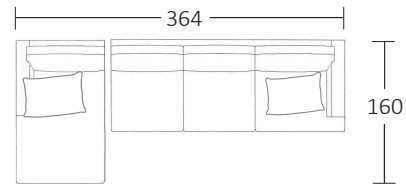

SIDE VIEW (CM)

Seat Height	Seat Depth	Back Height	Arm Height	Leg Height	Scatter Size
41	60	68	58	10	50 x 50 cm

DIMENSIONS (CM)

L 284 x D 96 x H 87
Grand

L 234 x D 96 x H 87
4 Seater

L 204 x D 96 x H 87
3 Seater

L 174 x D 96 x H 87
2 Seater

L 107 x D 96 x H 87
Chair

L 70 x D 60 x H 41
Ottoman

DIMENSIONS (CM)

L 262 x D 96 x H 87
Grand 1 Arm

L 212 x D 96 x H 87
4 Seater 1 Arm

L 182 x D 96 x H 87
3 Seater 1 Arm

L 152 x D 96 x H 87
2 Seater 1 Arm

L 102 x D 156 x H 87
Chaise

MODULAR COMBINATIONS

COMBINATION 1
3 Seater 1 Arm (LH)
Chaise (RH)

COMBINATION 2
Chaise (LH)
Grand 1 Arm (RH)