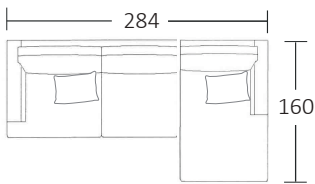

SIDE VIEW (CM)

Seat Height	Seat Depth	Back Height	Arm Height	Leg Height	Scatter Size
41	60	68	58	10	50 x 50 cm

DIMENSIONS (CM)

L 284 x D 96 x H 87
Grand

L 234 x D 96 x H 87
4 Seater

L 204 x D 96 x H 87
3 Seater

L 174 x D 96 x H 87
2 Seater

L 107 x D 96 x H 87
Chair

L 70 x D 60 x H 41
Ottoman

DIMENSIONS (CM)

L 262 x D 96 x H 87
Grand 1 Arm

L 212 x D 96 x H 87
4 Seater 1 Arm

L 182 x D 96 x H 87
3 Seater 1 Arm

L 152 x D 96 x H 87
2 Seater 1 Arm

L 102 x D 156 x H 87
Chaise

MODULAR COMBINATIONS

COMBINATION 1
3 Seater 1 Arm (LH)
Chaise (RH)

COMBINATION 2
Chaise (LH)
Grand 1 Arm (RH)