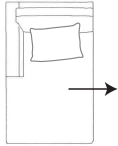

SIDE VIEW (CM)

Seat Height	Seat Depth	Back Height	Arm Height	Leg Height	Scatter Size
41	60	68	58	10	50 x 50 cm

DIMENSIONS (CM)

L 284 x D 96 x H 87
Grand

L 234 x D 96 x H 87
4 Seater

L 204 x D 96 x H 87
3 Seater

L 174 x D 96 x H 87
2 Seater

L 107 x D 96 x H 87
Chair

L 70 x D 60 x H 41
Ottoman

DIMENSIONS (CM)

L 262 x D 96 x H 87
Grand 1 Arm

L 212 x D 96 x H 87
4 Seater 1 Arm

L 182 x D 96 x H 87
3 Seater 1 Arm

L 152 x D 96 x H 87
2 Seater 1 Arm

L 102 x D 156 x H 87
Chaise

MODULAR COMBINATIONS

COMBINATION 1
3 Seater 1 Arm (LH)
Chaise (RH)

COMBINATION 2
Chaise (LH)
Grand 1 Arm (RH)