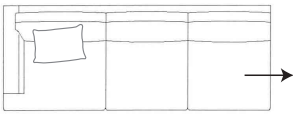

SIDE VIEW (CM)

Seat Height	Seat Depth	Back Height	Arm Height	Leg Height	Scatter Size
41	60	68	58	10	50 x 50 cm

DIMENSIONS (CM)

L 284 x D 96 x H 87
Grand

L 234 x D 96 x H 87
4 Seater

L 204 x D 96 x H 87
3 Seater

L 174 x D 96 x H 87
2 Seater

L 107 x D 96 x H 87
Chair

L 70 x D 60 x H 41
Ottoman

DIMENSIONS (CM)

L 262 x D 96 x H 87
Grand 1 Arm

L 212 x D 96 x H 87
4 Seater 1 Arm

L 182 x D 96 x H 87
3 Seater 1 Arm

L 152 x D 96 x H 87
2 Seater 1 Arm

L 102 x D 156 x H 87
Chaise

MODULAR COMBINATIONS

COMBINATION 1
3 Seater 1 Arm (LH)
Chaise (RH)

COMBINATION 2
Chaise (LH)
Grand 1 Arm (RH)