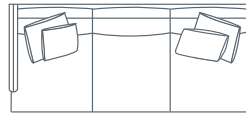

SIDE VIEW (CM)

Seat Height	Seat Depth	Back Height	Arm Height	Leg Height	Scatter Size
41	65	67	56	10	50 x 50 cm 65 x 45 cm 60 x 60 cm

DIMENSIONS (CM)

L 252 x D 102 x H 82  
4 Seater

L 222 x D 102 x H 82  
3.5 Seater

L 192 x D 102 x H 82  
3 Seater

L 172 x D 102 x H 82  
2.5 Seater

L 152 x D 102 x H 82  
2 Seater

L 82 x D 102 x H 82  
Chair Plus

L 80 x D 60 x H 41  
Ottoman

DIMENSIONS (CM)

L 246 x D 102 x H 82  
4 Seater 1 Arm (LF/RF)

L 216 x D 102 x H 82  
3.5 Seater 1 Arm (LF/RF)

L 186 x D 102 x H 82  
3 Seater 1 Arm (LF/RF)

L 166 x D 102 x H 82  
2.5 Seater 1 Arm (LF/RF)

L 146 x D 102 x H 82  
2 Seater 1 Arm (LF/RF)

L 96 x D 153 x H 82  
Large Chaise (LF/RF)

L 86 x D 153 x H 82  
Medium Chaise (LF/RF)

L 102 x D 102 x H 82  
Corner (LF/RF)

MODULAR EXAMPLES

COMBINATION 1  
Medium Chaise (LF)  
3 Seater 1 Arm (RF)

COMBINATION 2  
3 Seater 1 Arm (LF)  
Corner  
3 Seater 1 Arm (RF)