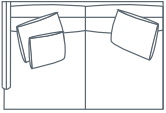

SIDE VIEW (CM)

Seat Height	Seat Depth	Back Height	Arm Height	Leg Height	Scatter Size
41	65	67	56	10	50 x 50 cm 65 x 45 cm 60 x 60 cm

DIMENSIONS (CM)

L 252 x D 102 x H 82  
4 Seater

L 222 x D 102 x H 82  
3.5 Seater

L 192 x D 102 x H 82  
3 Seater

L 172 x D 102 x H 82  
2.5 Seater

L 152 x D 102 x H 82  
2 Seater

L 82 x D 102 x H 82  
Chair Plus

L 80 x D 60 x H 41  
Ottoman

DIMENSIONS (CM)

L 246 x D 102 x H 82  
4 Seater 1 Arm (LF/RF)

L 216 x D 102 x H 82  
3.5 Seater 1 Arm (LF/RF)

L 186 x D 102 x H 82  
3 Seater 1 Arm (LF/RF)

L 166 x D 102 x H 82  
2.5 Seater 1 Arm (LF/RF)

L 146 x D 102 x H 82  
2 Seater 1 Arm (LF/RF)

L 96 x D 153 x H 82  
Large Chaise (LF/RF)

L 86 x D 153 x H 82  
Medium Chaise (LF/RF)

L 102 x D 102 x H 82  
Corner (LF/RF)

MODULAR EXAMPLES

COMBINATION 1  
Medium Chaise (LF)  
3 Seater 1 Arm (RF)

COMBINATION 2  
3 Seater 1 Arm (LF)  
Corner  
3 Seater 1 Arm (RF)