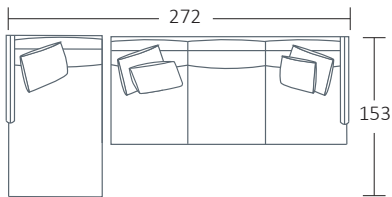

SIDE VIEW (CM)

Seat Height	Seat Depth	Back Height	Arm Height	Leg Height	Scatter Size
41	65	67	56	10	50 x 50 cm 65 x 45 cm 60 x 60 cm

DIMENSIONS (CM)

L 252 x D 102 x H 82  
4 Seater

L 222 x D 102 x H 82  
3.5 Seater

L 192 x D 102 x H 82  
3 Seater

L 172 x D 102 x H 82  
2.5 Seater

L 152 x D 102 x H 82  
2 Seater

L 82 x D 102 x H 82  
Chair Plus

L 80 x D 60 x H 41  
Ottoman

DIMENSIONS (CM)

L 246 x D 102 x H 82  
4 Seater 1 Arm (LF/RF)

L 216 x D 102 x H 82  
3.5 Seater 1 Arm (LF/RF)

L 186 x D 102 x H 82  
3 Seater 1 Arm (LF/RF)

L 166 x D 102 x H 82  
2.5 Seater 1 Arm (LF/RF)

L 146 x D 102 x H 82  
2 Seater 1 Arm (LF/RF)

L 96 x D 153 x H 82  
Large Chaise (LF/RF)

L 86 x D 153 x H 82  
Medium Chaise (LF/RF)

L 102 x D 102 x H 82  
Corner (LF/RF)

MODULAR EXAMPLES

COMBINATION 1  
Medium Chaise (LF)  
3 Seater 1 Arm (RF)

COMBINATION 2  
3 Seater 1 Arm (LF)  
Corner  
3 Seater 1 Arm (RF)