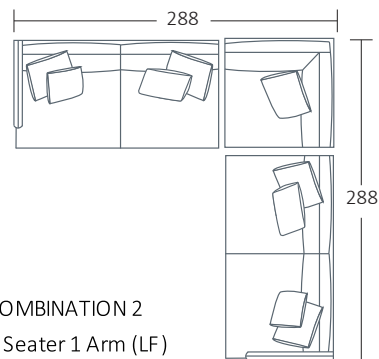

SIDE VIEW (CM)

Seat Height	Seat Depth	Back Height	Arm Height	Leg Height	Scatter Size
41	65	67	56	10	50 x 50 cm 65 x 45 cm 60 x 60 cm

DIMENSIONS (CM)

L 252 x D 102 x H 82  
4 Seater

L 222 x D 102 x H 82  
3.5 Seater

L 192 x D 102 x H 82  
3 Seater

L 172 x D 102 x H 82  
2.5 Seater

L 152 x D 102 x H 82  
2 Seater

L 82 x D 102 x H 82  
Chair Plus

L 80 x D 60 x H 41  
Ottoman

DIMENSIONS (CM)

L 246 x D 102 x H 82  
4 Seater 1 Arm (LF/RF)

L 216 x D 102 x H 82  
3.5 Seater 1 Arm (LF/RF)

L 186 x D 102 x H 82  
3 Seater 1 Arm (LF/RF)

L 166 x D 102 x H 82  
2.5 Seater 1 Arm (LF/RF)

L 146 x D 102 x H 82  
2 Seater 1 Arm (LF/RF)

L 96 x D 153 x H 82  
Large Chaise (LF/RF)

L 86 x D 153 x H 82  
Medium Chaise (LF/RF)

L 102 x D 102 x H 82  
Corner (LF/RF)

MODULAR EXAMPLES

COMBINATION 1  
Medium Chaise (LF)  
3 Seater 1 Arm (RF)

COMBINATION 2  
3 Seater 1 Arm (LF)  
Corner  
3 Seater 1 Arm (RF)