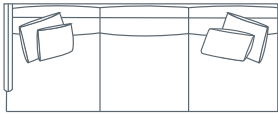

SIDE VIEW (CM)

Seat Height	Seat Depth	Back Height	Arm Height	Leg Height	Scatter Size
41	65	67	56	10	50 x 50 cm 65 x 45 cm 60 x 60 cm

DIMENSIONS (CM)

L 252 x D 102 x H 82  
4 Seater

L 222 x D 102 x H 82  
3.5 Seater

L 192 x D 102 x H 82  
3 Seater

L 172 x D 102 x H 82  
2.5 Seater

L 152 x D 102 x H 82  
2 Seater

L 82 x D 102 x H 82  
Chair Plus

L 80 x D 60 x H 41  
Ottoman

DIMENSIONS (CM)

L 246 x D 102 x H 82  
4 Seater 1 Arm (LF/RF)

L 216 x D 102 x H 82  
3.5 Seater 1 Arm (LF/RF)

L 186 x D 102 x H 82  
3 Seater 1 Arm (LF/RF)

L 166 x D 102 x H 82  
2.5 Seater 1 Arm (LF/RF)

L 146 x D 102 x H 82  
2 Seater 1 Arm (LF/RF)

L 96 x D 153 x H 82  
Large Chaise (LF/RF)

L 86 x D 153 x H 82  
Medium Chaise (LF/RF)

L 102 x D 102 x H 82  
Corner (LF/RF)

MODULAR EXAMPLES

COMBINATION 1  
Medium Chaise (LF)  
3 Seater 1 Arm (RF)

COMBINATION 2  
3 Seater 1 Arm (LF)  
Corner  
3 Seater 1 Arm (RF)